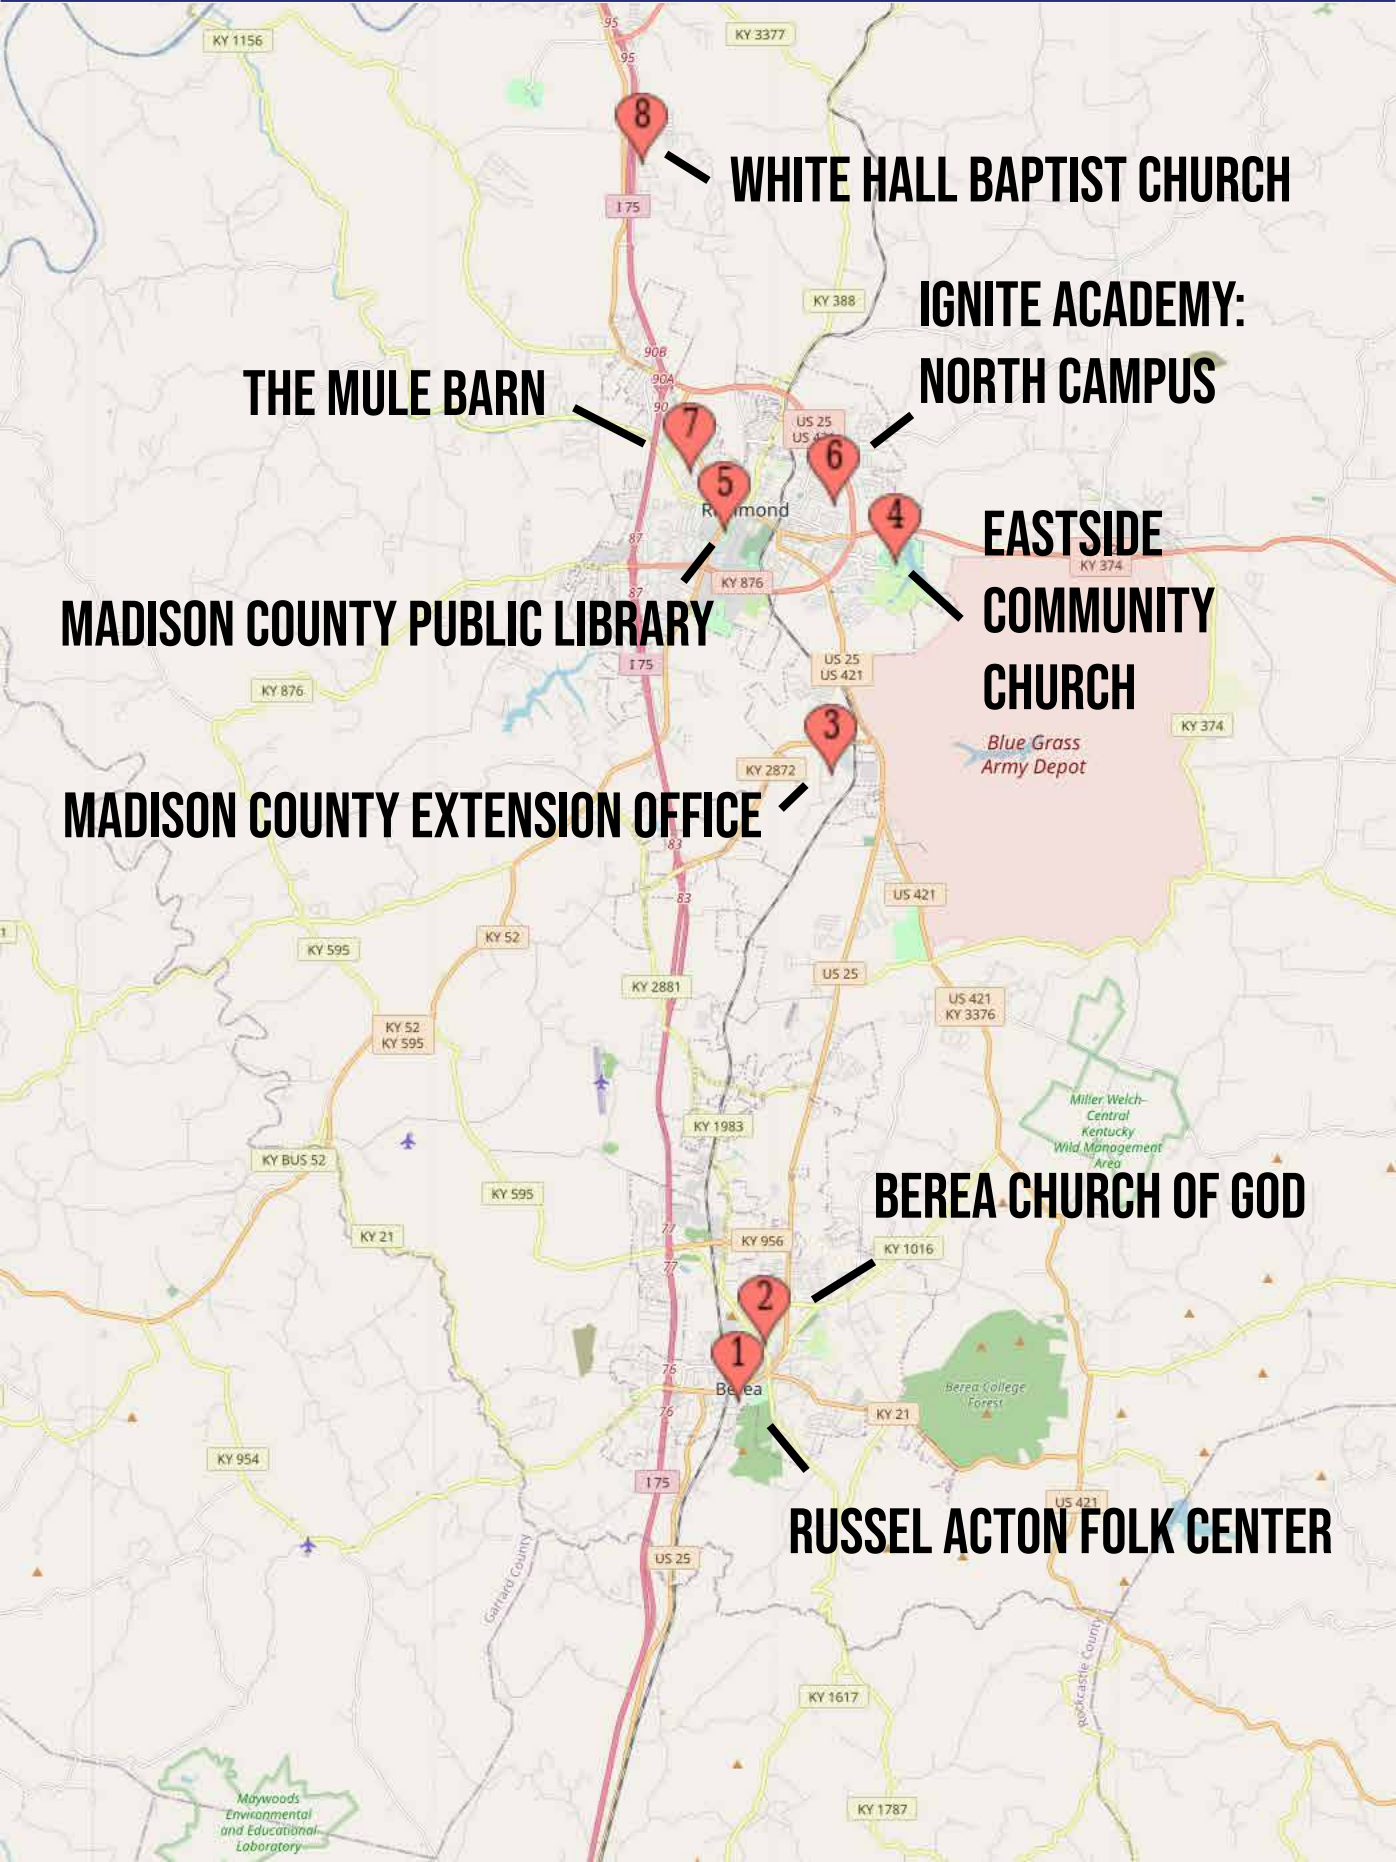

Election Day: Tuesday, November 7th, 2023 (6AM-6PM)

WHITE HALL BAPTIST CHURCH

**IGNITE ACADEMY:
NORTH CAMPUS**

THE MULE BARN

**EASTSIDE
COMMUNITY
CHURCH**

MADISON COUNTY PUBLIC LIBRARY

MADISON COUNTY EXTENSION OFFICE

BEREA CHURCH OF GOD

RUSSEL ACTON FOLK CENTER