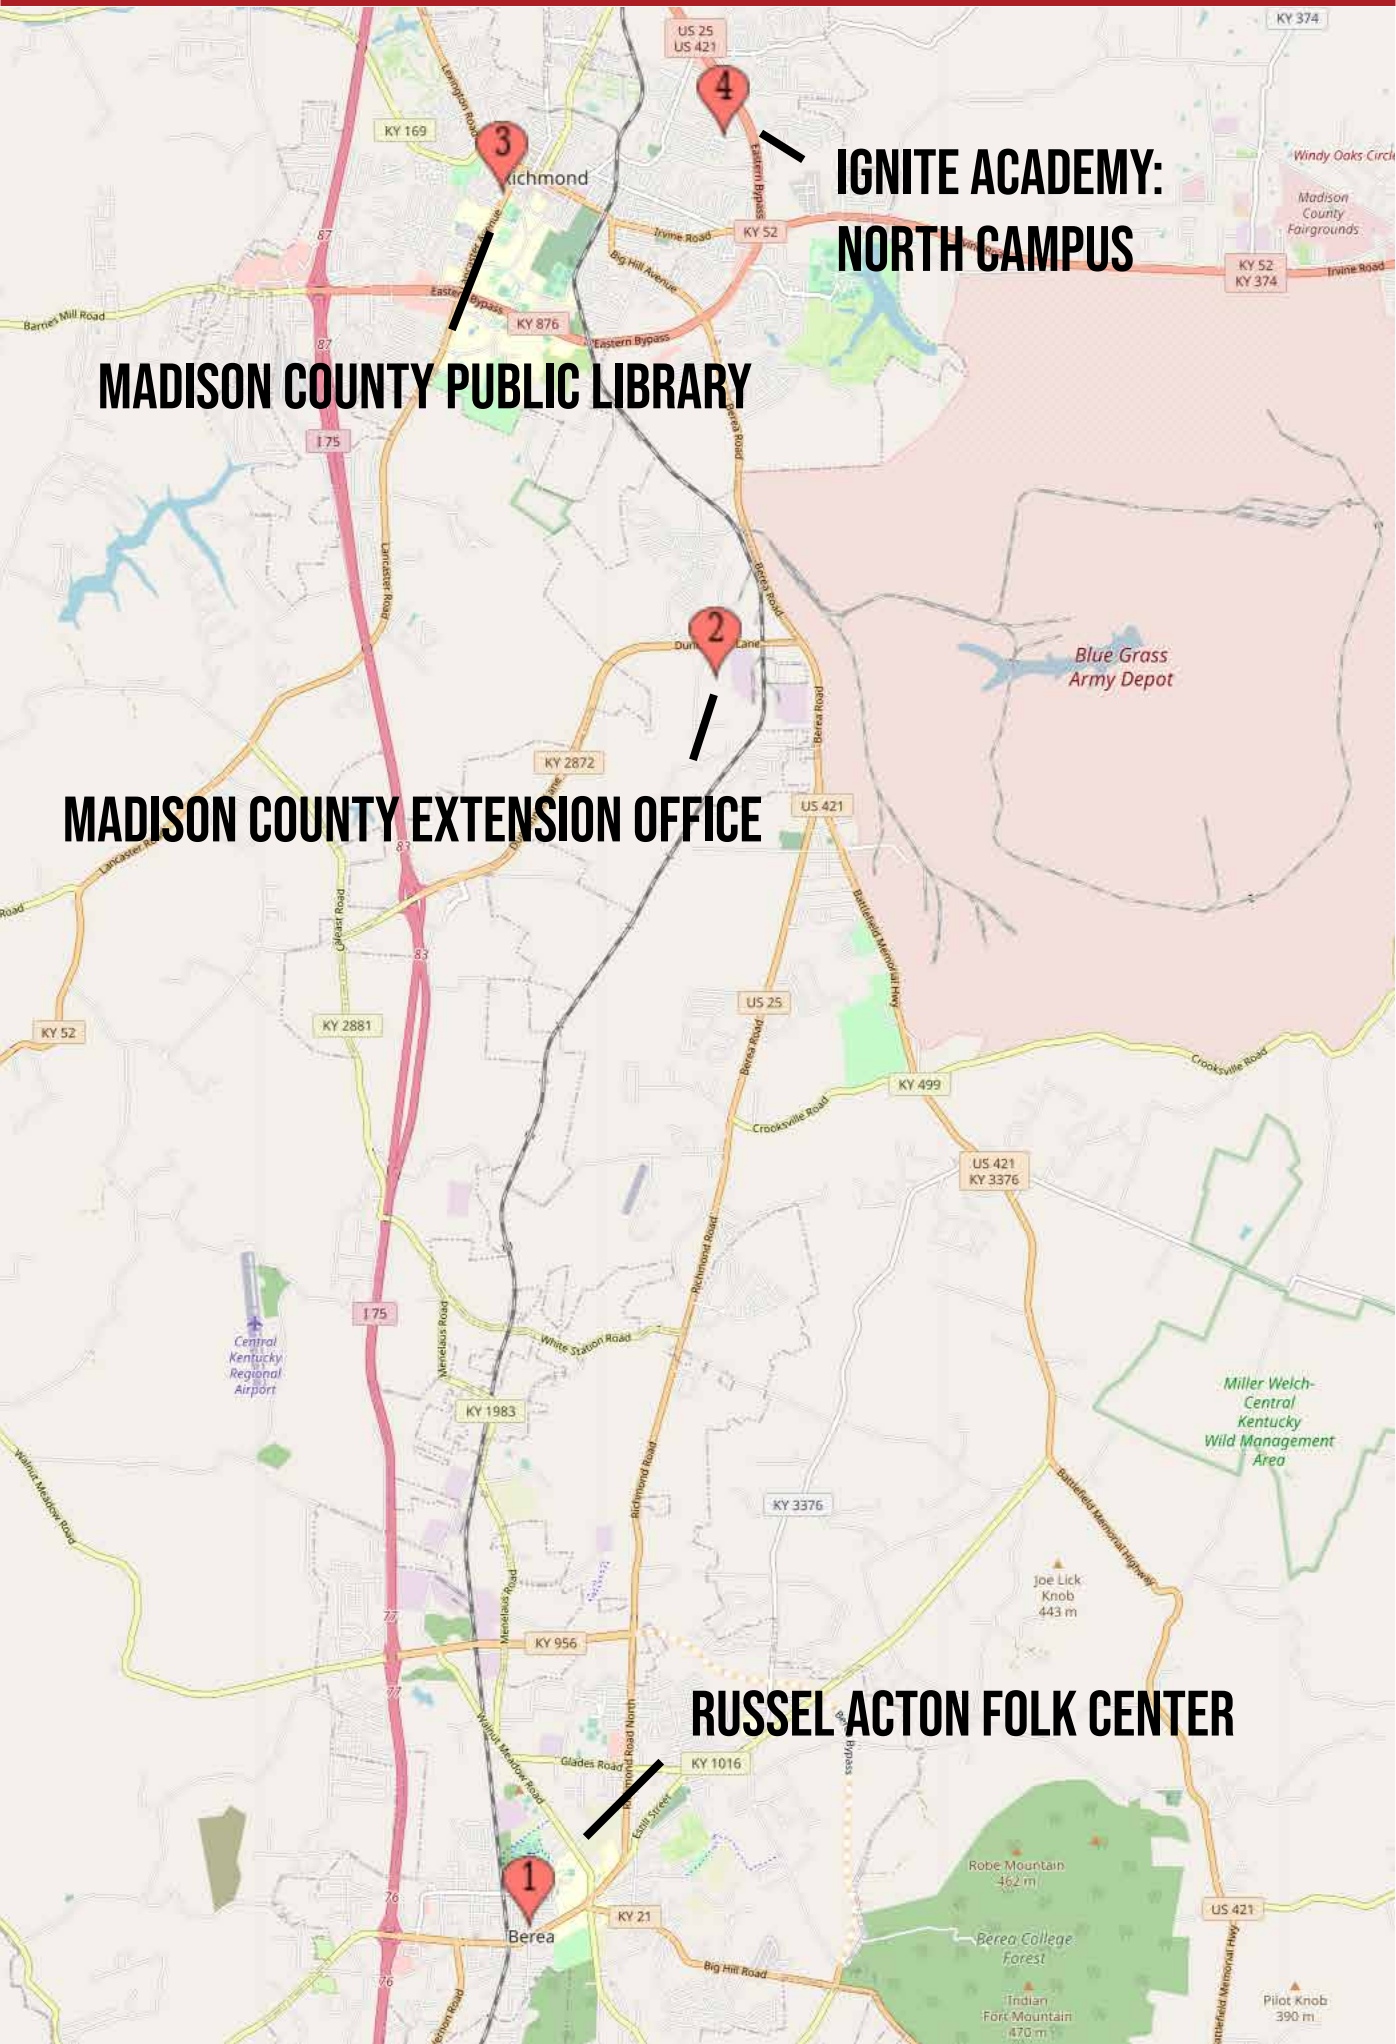

**EASTSIDE
COMMUNITY
CHURCH**

MADISON COUNTY PUBLIC LIBRARY

MADISON COUNTY EXTENSION OFFICE

BEREA CHURCH OF GOD

RUSSEL ACTON FOLK CENTER

Early Voting: 11/02/2023-11/04/2023 (8AM-4PM)

MADISON COUNTY PUBLIC LIBRARY

**IGNITE ACADEMY:
NORTH CAMPUS**

MADISON COUNTY EXTENSION OFFICE

RUSSEL ACTON FOLK CENTER